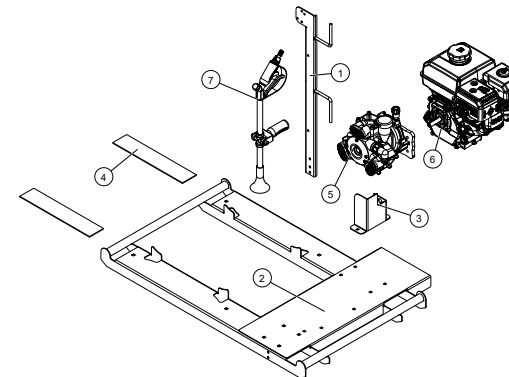

- If you have damaged components: Contact the freight company that delivered the unit to file a claim.
- If you have missing components: Contact us at 800.825.5397.

**B. TANK BREAKDOWN**

ID	Part Number	Description	Qty
1	100-8-00P	Poly Pipe	1
2	10684	Cyl. Reg ILS 50*36 SS w/HEM	1
3	11278	Bowl-Reg Poly Black GF	1
4	11302	3/8", 1/2" & 3/4" Gasket-EPDM	1
5	11317	Top 3/4" Poly Black GF	1
6	1200.0038.00	Valley Supplies	2
7	1204.0564.00	Regulator, APS 41, w/Bolt Kit	1
8	1209.0013.00	Gasket	2
9	2154GX81000	Gauge, 2.5" SS 1/4" LM 1000PSI	1
10	2826.0029.00	Ball Valve	1
11	2803.0547.00	Coupling, 1/2" 90 Degree	2
12	2803.0560.00	Hose Tail	1
13	33-103218	Drain Cap	1
14	33-103219	Drain Cap Tether	1

ID	Part Number	Description	Qty
15	33-103221	Tank Lid	1
16	33-300016	3/8" MBSPT x 1/4" FBSPPT Reducer Bushing	1
17	33-300017	3/8" BSPT Hex Nipple	1
18	33-300018	3/8" F-BSPP x 3/8" F-BSPP Elbow	1
19	3EL34100	3/4" MPTx1" HB Elbow	1
20	3M34	3/4" MPT x 3/4" MPT Nipple	1
21	3R810034	1" MPT x 3/4" FPT Reducer Bushing	1
22	3SE100	1" MPT x 1" FPT Street Elbow	1
23	33-103277	60 Gallon Tank w/Sump	1
24	BHF100	Bulk Head Fitting	1
25	TC-150	Tie Down Clamp	4
26	TDS1.5-67	Tie Down Strap	2
27	33-103222	Lid Tether	1

**B. FRAME BREAKDOWN**

ID	Part Number	Description	Qty
1	32-100051	Control Post	1
2	32-100098	Skid Frame	1
3	33-100361	Controls Mounting Bracket	1
4	33-103739	Rubber Pad	2
5	6114.0009.00	APS41 Pump with Gearbox	1
6	ENG-R210-3/4	210CC 7HP Engine	1
7	SG-3200	Long Range Spray Gun	1