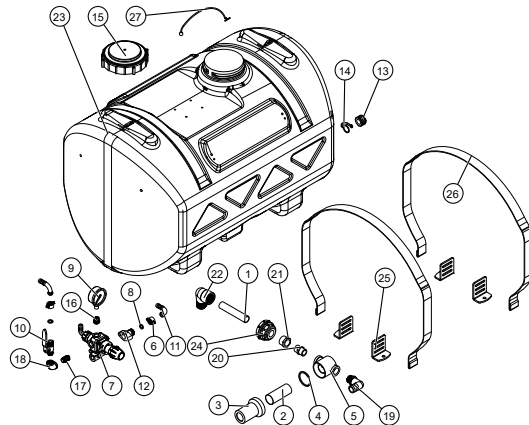

**IMPORTANT NOTES:**

**ENGINE DOES NOT SHIP PRE-FILLED WITH GASOLINE OR OIL.**

**TEAM LIFTING REQUIRED (OVER 50 LBS).**

Skid Sprayer (1)  
UNT-05-060J

**CLOSELY INSPECT ALL CONTENTS IN THE SHIPPING CARTON**

- If you have damaged components: Contact the freight company that delivered the unit to file a claim.
- If you have missing components: Contact us at 800.825.5397.

**B. TANK BREAKDOWN**

ID	Part Number	Description	Qty
1	100-8-00P	Poly Pipe	1
2	10684	Cyl. Reg ILS 50*36 SS w/HEM	1
3	11278	Bowl-Reg Poly Black GF	1
4	11302	3/8", 1/2" & 3/4" Gasket-EPDM	1
5	11317	Top 3/4" Poly Black GF	1
6	1200.0038.00	Valley Supplies	2
7	1204.0564.00	Regulator, APS 41, w/Bolt Kit	1
8	1209.0013.00	Gasket	2
9	2154GX81000	Gauge, 2.5" SS 1/4" LM 1000PSI	1
10	2826.0029.00	Ball Valve	1
11	2803.0547.00	Coupling, 1/2" 90 Degree	2
12	2803.0560.00	Hose Tail	1
13	33-103218	Drain Cap	1
14	33-103219	Drain Cap Tether	1

ID	Part Number	Description	Qty
15	33-103221	Tank Lid	1
16	33-300016	3/8" MBSPT x 1/4" FBSPPT Reducer Bushing	1
17	33-300017	3/8" BSPT Hex Nipple	1
18	33-300018	3/8" F-BSPP x 3/8" F-BSPP Elbow	1
19	3EL34100	3/4" MPTx1" HB Elbow	1
20	3M34	3/4" MPT x 3/4" MPT Nipple	1
21	3R810034	1" MPT x 3/4" FPT Reducer Bushing	1
22	3SE100	1" MPT x 1" FPT Street Elbow	1
23	33-103277	60 Gallon Tank w/Sump	1
24	BHF100	Bulk Head Fitting	1
25	TC-150	Tie Down Clamp	4
26	TDS1.5-67	Tie Down Strap	2
27	33-103222	Lid Tether	1

**B. FRAME BREAKDOWN**

ID	Part Number	Description	Qty
1	32-100051	Control Post	1
2	32-100098	Skid Frame	1
3	33-100361	Controls Mounting Bracket	1
4	33-103739	Rubber Pad	2
5	6114.0009.00	APS41 Pump with Gearbox	1
6	ENG-R210-3/4	210CC 7HP Engine	1
7	SG-3200	Long Range Spray Gun	1