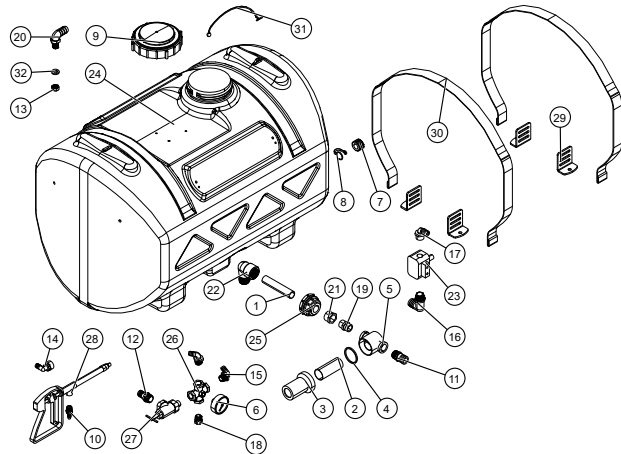

B. TANK BREAKDOWN

ID	Part Number	Description	Qty
1	100-8-00P	1" Poly Pipe	1
2	10684	Cyl. Reg ILS 50*36 SS W/Hem	1
3	11278	Bowl-Reg Poly Black	1
4	11302	3/8", 1/2", & 3/4" Gasket-EPDM	1
5	11317	Top 3/4" Poly Black GF	1
6	2241GXB160	Gauge, 2.5" SS 1/4" CBM	1
7	33-103218	Outlet Cap, 3/4" Black	1
8	33-103219	Tether, Drain Short Black	1
9	33-103221	Lid, Tank, 5" W	1
10	3A1238	Straight: 1/2" MPT x 3/8" HB Poly	1
11	3A34100	Straight: 3/4" MPT x 1" HB Poly	1
12	3A34	Straight: 3/4" MPT x 3/4" HB Poly	1
13	3B12	Nozzle Nut: 11/16" Poly	1
14	3EL3812F	Elbow: 3/8" FPT x 1/2" HB Poly	1
15	3EL12	Elbow: 1/2" MPT x 1/2" HB Poly	2
16	3EL34100	Elbow: 3/4" MPT x 1" HB Poly	1

ID	Part Number	Description	Qty
17	3EL3412	Elbow: 3/4" MPT x 1 1/2" HB Poly	1
18	3F12	Hex Plug: 1/2" MPT Poly	1
19	3M34	Nipple: 3/4" MPT x 3/4" MPT Poly	1
20	3NTL34-C	Elbow: 11/16" MPS x 3/4" HB	1
21	3RB10034	Reducer Bush: 1" MPT x 3/4" FPT	1
22	3SE100	Str. Elb: 1" MPT x 1" FPT Poly	1
23	4900C	Pump, 4 Roller, Cast Iron	1
24	33-103277	Tank, 60gal, With Sump, White	1
25	BHF100	Bulk Head Fitting	1
26	GCR1214-BN	Black Nylon Cross, 1/4" X 1/2" FNPT	1
27	RV2064-06-58	Relief Valve, 0-400 PSI	1
28	SG-1700-13	Spray Gun, Jet Stream, Valley	1
29	TD-150	Clamp, Tie Down, 1.5" Strap, Zinc	4
30	TDS1.5-67	Tie Down Strap	2
31	33-103222	Lanyard, Lid Short Black	1
32	W406V	Washer: 1" OD x 3/4" Black Vinyl	1

B. FRAME BREAKDOWN

ID	Part Number	Description	Qty
1	32-100073	Riser, Hose Reel	1
2	32-100098	Frame, Skid	1
3	31-100360	Regulator Mount, Roller Pump, Skid	1
4	31-100362	Shield, Engine Shaft, Skid	1
5	33-100201	Coupling, Adaptor Kit, 3/4" x 5/8"	1
6	33-103739	Pad, Rubber, 1/8" x 3" x 15", Anti-Slip	2
7	ENG-R210-3/4	Engine, 210cc / 7HP	1
8	HR-200	Reel, Hose, 200'	1