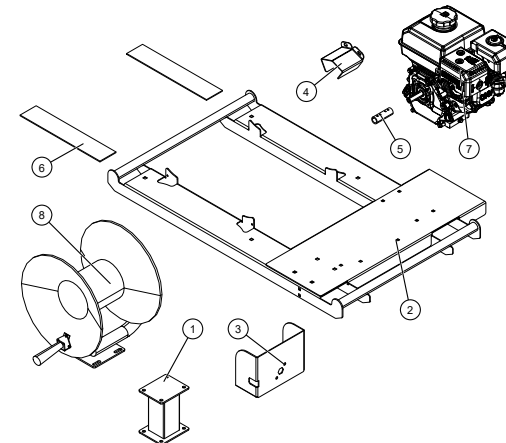

B. TANK BREAKDOWN

ID	Part Number	Description	Qty
1	100-8-00P	1" Poly Pipe	1
2	10684	Cyl. Reg ILS 50*36 SS W/Hem	1
3	11278	Bowl-Reg Poly Black	1
4	11302	3/8", 1/2", & 3/4" Gasket-EPDM	1
5	11317	Top 3/4" Poly Black GF	1
6	2241GXB160	Gauge, 2.5" SS 1/4" CBM	1
7	33-103218	Outlet Cap, 3/4" Black	1
8	33-103219	Tether, Drain Short Black	1
9	33-103221	Lid, Tank, 5" W	1
10	3A1238	Straight: 1/2" MPT x 3/8" HB Poly	1
11	3A34100	Straight: 3/4" MPT x 1" HB Poly	1
12	3A34	Straight: 3/4" MPT x 3/4" HB Poly	1
13	3B12	Nozzle Nut: 11/16" Poly	1
14	3EL3812F	Elbow: 3/8" FPT x 1/2" HB Poly	1
15	3EL12	Elbow: 1/2" MPT x 1/2" HB Poly	2
16	3EL34100	Elbow: 3/4" MPT x 1" HB Poly	1

ID	Part Number	Description	Qty
17	3EL3412	Elbow: 3/4" MPT x 1 1/2" HB Poly	1
18	3F12	Hex Plug: 1/2" MPT Poly	1
19	3M34	Nipple: 3/4" MPT x 3/4" MPT Poly	1
20	3NTL34-C	Elbow: 11/16" MPS x 3/4" HB	1
21	3RB10034	Reducer Bush: 1" MPT x 3/4" FPT	1
22	3SE100	Str. Elb: 1" MPT x 1" FPT Poly	1
23	4900C	Pump, 4 Roller, Cast Iron	1
24	33-103277	Tank, 60gal, With Sump, White	1
25	BHF100	Bulk Head Fitting	1
26	GCR1214-BN	Black Nylon Cross, 1/4" X 1/2" FNPT	1
27	RV2064-06-58	Relief Valve, 0-400 PSI	1
28	SG-1700-13	Spray Gun, Jet Stream, Valley	1
29	TD-150	Clamp, Tie Down, 1.5" Strap, Zinc	4
30	TDS1.5-67	Tie Down Strap	2
31	33-103222	Lanyard, Lid Short Black	1
32	W406V	Washer: 1" OD x 3/4" Black Vinyl	1

B. FRAME BREAKDOWN

ID	Part Number	Description	Qty
1	32-100073	Riser, Hose Reel	1
2	32-100098	Frame, Skid	1
3	31-100360	Regulator Mount, Roller Pump, Skid	1
4	31-100362	Shield, Engine Shaft, Skid	1
5	33-100201	Coupling, Adaptor Kit, 3/4" x 5/8"	1
6	33-103739	Pad, Rubber, 1/8" x 3" x 15", Anti-Slip	2
7	ENG-R210-3/4	Engine, 210cc / 7HP	1
8	HR-200	Reel, Hose, 200'	1